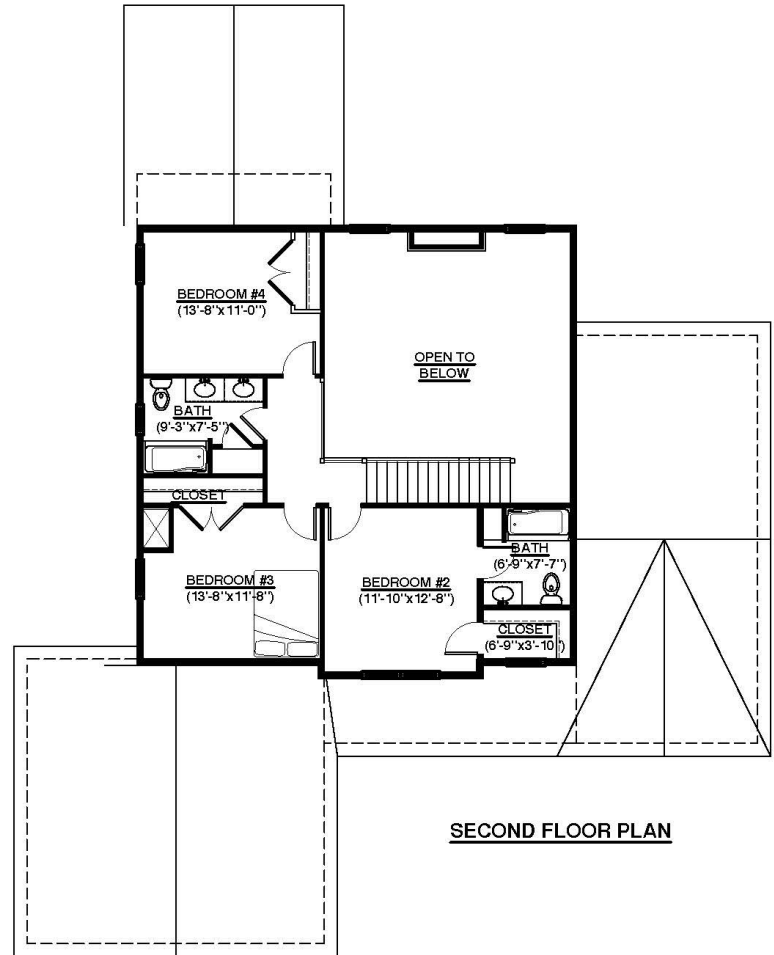

The Woodland

1.5 Story Haven

WOODHAVEN
Homes

Built with integrity!

2,410 Square Feet
 1.5 Story
 4 Bedrooms
 3.5 Bathrooms
 2-Car Garage

The Woodland

5109 Baltimore Pike
 Littlestown, PA 17340
 P: 717-359-1350