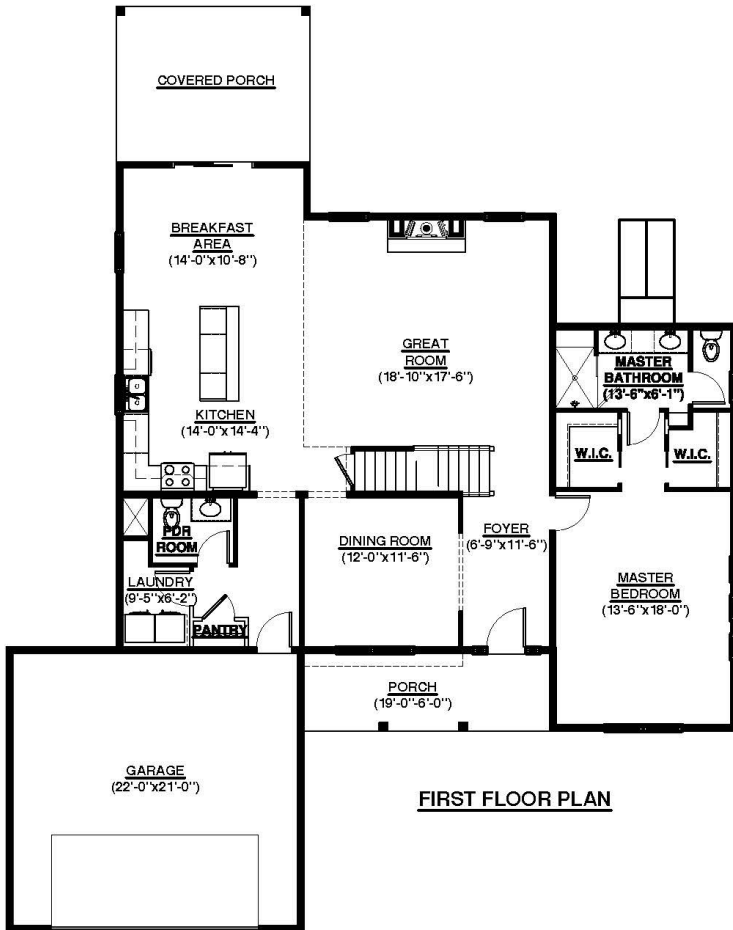

The Woodland

1.5 Story Haven

WOODHAVEN
Homes

Built with integrity!

2,410 Square Feet
 1.5 Story
 4 Bedrooms
 3.5 Bathrooms
 2-Car Garage

The Woodland

5109 Baltimore Pike
 Littlestown, PA 17340
 P: 717-359-1350