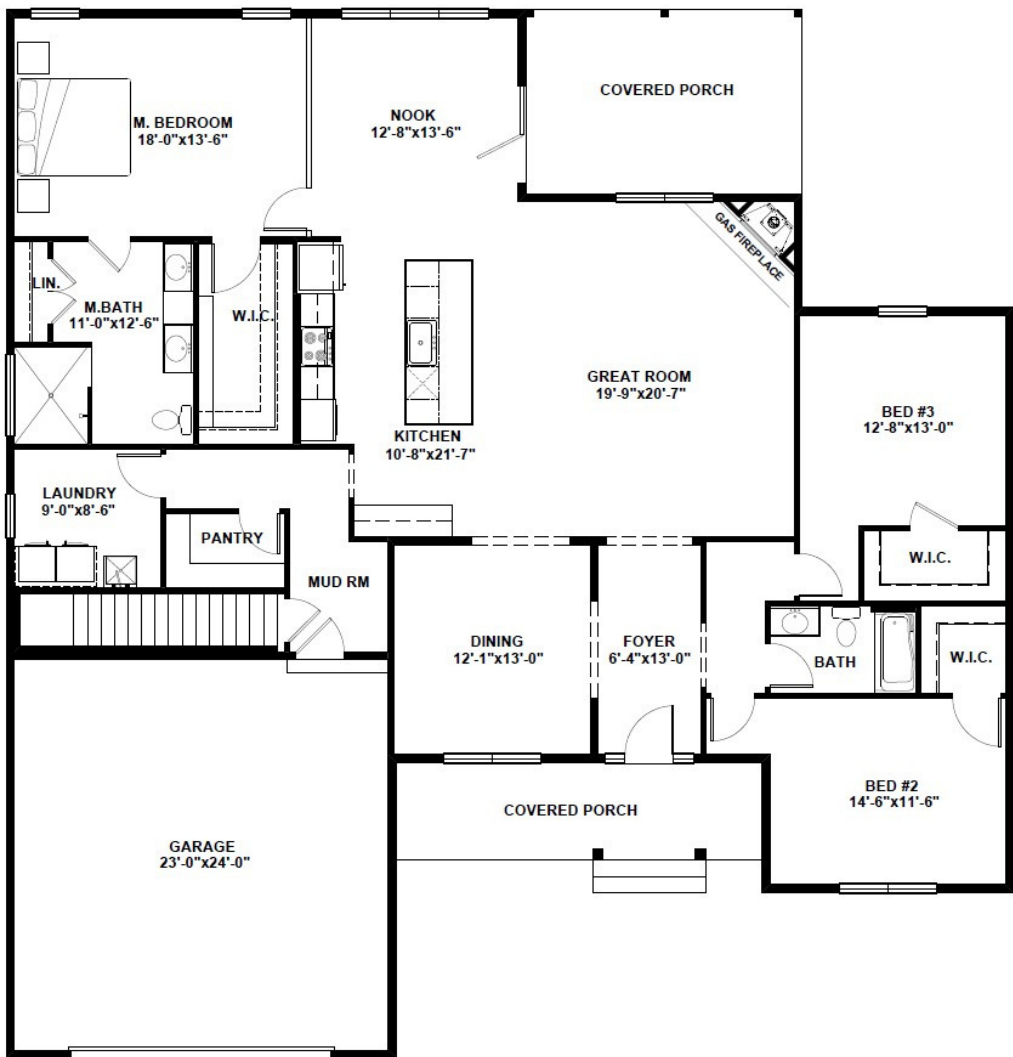

The Rosemary

One Story Haven

WOODHAVEN
Homes

Built with integrity!

2,395 Square Feet
1 Story
3 Bedrooms
2.5 Bathrooms
2-Car Garage

The Rosemary

5109 Baltimore Pike
Littlestown, PA 17340
P: 717-359-1350

www.woodhavenllc.com