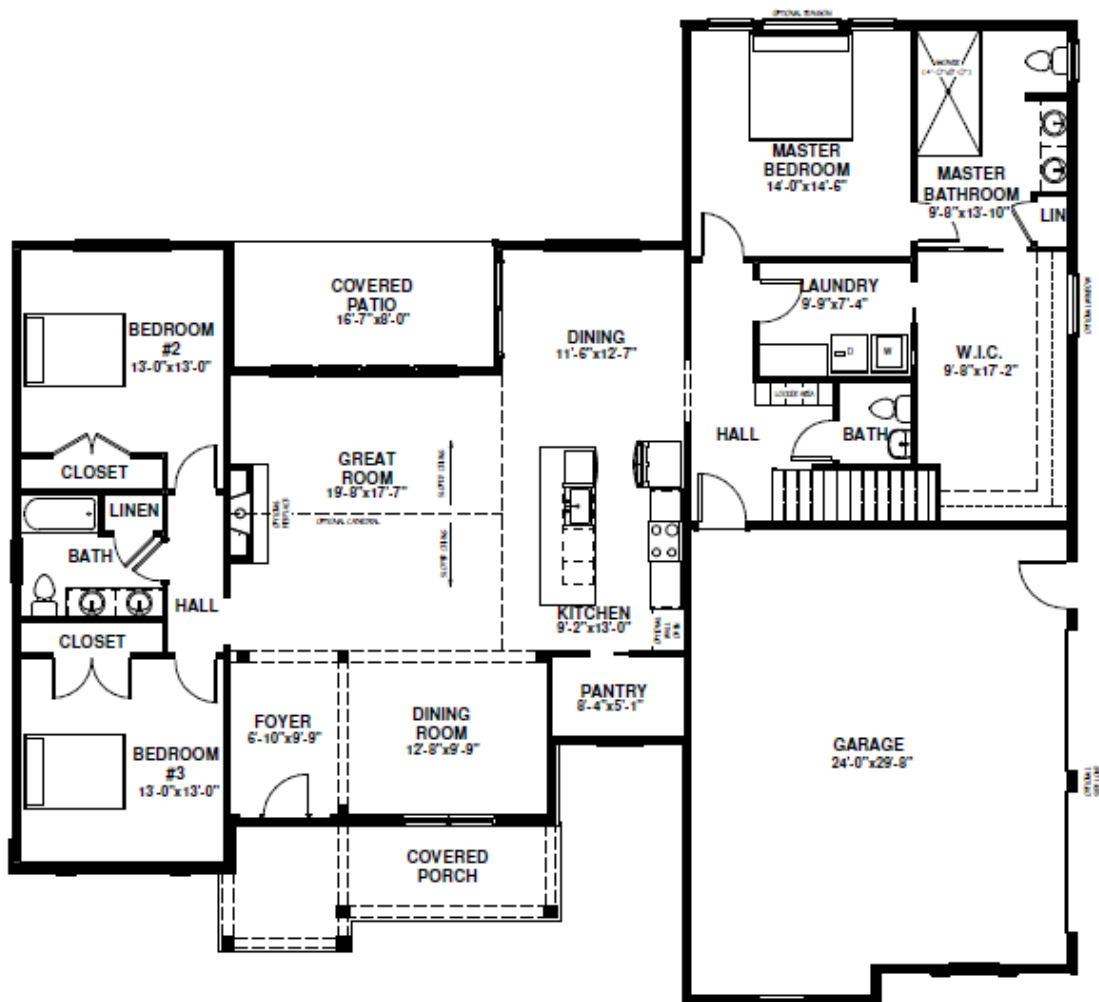

The Lilly

One Story Haven

WOODHAVEN
Homes

Built with integrity!

2,528 Square Feet
1 Story
3 Bedrooms
2.5 Bathrooms
2-Car Garage

The Lilly

5109 Baltimore Pike
Littlestown, PA 17340
P: 717-359-1350

www.woodhavenllc.com